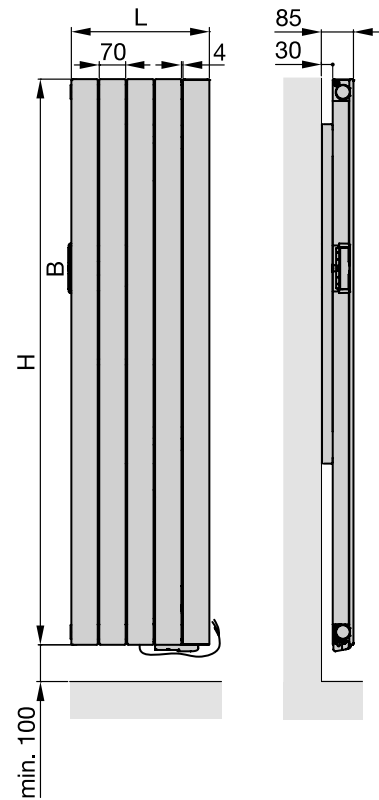

- Flat tubes 70 x 11 mm, clearance between 4 mm, round manifold tubes Ø 38 mm
- Standard version primed and painted in RAL 9016
- Fixing: Delivered ready to install with wall brackets in colour of radiator.

ROEVD

Vertical double panel version with control unit on the top

Model	H mm	L mm	Electric rating Watt	M kg
ROEVD050-060/LF	510	609	500	24
ROEVD050-090/LF	510	905	750	34
ROEVD050-120/LF	510	1201	1000	45
ROEVD050-150/LF	510	1497	1250	56
ROEVD070-060/LF	710	609	750	29
ROEVD070-080/LF	710	831	1000	39
ROEVD070-100/LF	710	979	1250	46
ROEVD070-120/LF	710	1201	1500	56
ROEVD070-140/LF	710	1423	1750	66

ROEV

Vertical single panel version with control unit on the left side

Model	H mm	L mm	Electric rating Watt	M kg
ROEV150-040/LF	1517	375	750	24
ROEV180-045/LF	1817	449	1000	32
ROEV180-060/LF	1817	597	1500	40
ROEV200-030/LF	2017	301	750	26
ROEV200-040/LF	2017	375	1000	31
ROEV200-050/LF	2017	523	1250	40
ROEV200-060/LF	2017	597	1500	44
ROEV200-075/LF	2017	745	2000	53
ROEV220-030/LF	2217	301	1000	29
ROEV220-045/LF	2217	449	1250	39
ROEV220-050/LF	2217	523	1500	44
ROEV220-070/LF	2217	671	2000	53

Technology

ROEHD

ROEVD

ROEV

ROEV:

Easy to install by hinged mounting brackets

- L = Length
- H = Height
- B = Control panel

Dimensions in mm