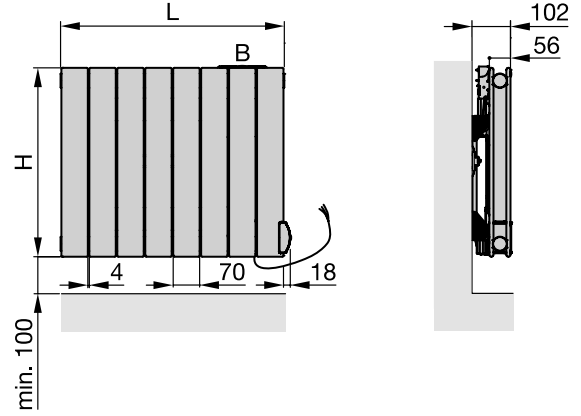

- Flat tubes 70 x 11 mm, clearance between 4 mm, round manifold tubes Ø 38 mm
- Standard version primed and painted in RAL 9016
- Fixing: Delivered ready to install with wall brackets in colour of radiator.

ROEVD

Vertical double panel version with control unit on the top

Model	H mm	L mm	Electric rating Watt	M kg
ROEVD050-060/LF	510	609	500	24
ROEVD050-090/LF	510	905	750	34
ROEVD050-120/LF	510	1201	1000	45
ROEVD050-150/LF	510	1497	1250	56
ROEVD070-060/LF	710	609	750	29
ROEVD070-080/LF	710	831	1000	39
ROEVD070-100/LF	710	979	1250	46
ROEVD070-120/LF	710	1201	1500	56
ROEVD070-140/LF	710	1423	1750	66

ROEV

Vertical single panel version with control unit on the left side

Model	H mm	L mm	Electric rating Watt	M kg
ROEV150-040/LF	1517	375	750	24
ROEV180-045/LF	1817	449	1000	32
ROEV180-060/LF	1817	597	1500	40
ROEV200-030/LF	2017	301	750	26
ROEV200-040/LF	2017	375	1000	31
ROEV200-050/LF	2017	523	1250	40
ROEV200-060/LF	2017	597	1500	44
ROEV200-075/LF	2017	745	2000	53
ROEV220-030/LF	2217	301	1000	29
ROEV220-045/LF	2217	449	1250	39
ROEV220-050/LF	2217	523	1500	44
ROEV220-070/LF	2217	671	2000	53

Technology

ROEHD

ROEVD

ROEV

ROEV:

Easy to install by hinged mounting brackets

- L = Length
- H = Height
- B = Control panel

Dimensions in mm