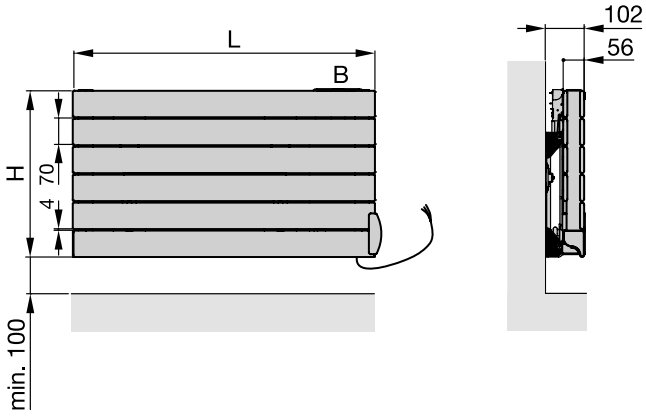

- Flat tubes 70 x 11 mm, clearance between 4 mm, round manifold tubes Ø 38 mm
- Standard version primed and painted in RAL 9016
- Fixing: Delivered ready to install with wall brackets in colour of radiator.

Overview of models

ROEHD

Horizontal double panel version with control unit on the top

Model	H mm	L mm	Electric rating Watt	M kg
ROEHD040-080/LF	444	800	750	21,5
ROEHD040-110/LF	444	1100	1000	28,3
ROEHD040-150/LF	444	1500	1500	37,7
ROEHD060-080/LF	592	800	1000	28,7
ROEHD060-110/LF	592	1100	1250	38,5
ROEHD060-130/LF	592	1300	1500	44,8
ROEHD060-150/LF	592	1500	2000	50,4

ROEVD

Vertical double panel version with control unit on the top

Model	H mm	L mm	Electric rating Watt	M kg
ROEVD050-060/LF	510	609	500	24
ROEVD050-090/LF	510	905	750	34
ROEVD050-120/LF	510	1201	1000	45
ROEVD050-150/LF	510	1497	1250	56
ROEVD070-060/LF	710	609	750	29
ROEVD070-080/LF	710	831	1000	39
ROEVD070-100/LF	710	979	1250	46
ROEVD070-120/LF	710	1201	1500	56
ROEVD070-140/LF	710	1423	1750	66

Technology

ROEHD

ROEVD

ROEV

ROEV:

Easy to install by hinged mounting brackets

- L = Length
- H = Height
- B = Control panel

Dimensions in mm