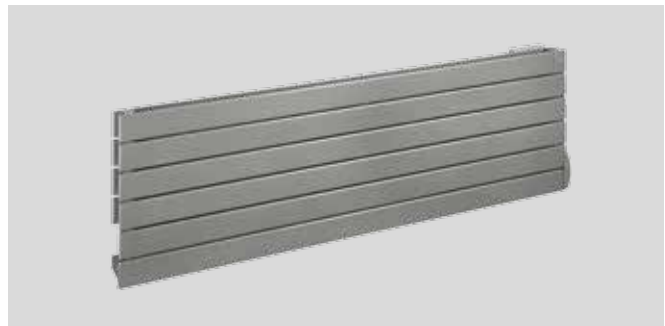

Zehnder Roda Electric

Product description

zehnder

Roda vertical version (ROEV) with control unit at the left side.

ROEVD

ROEHD

Electric Zehnder Roda radiators are efficient decorative radiators, available as horizontal or vertical, perfect for all living areas, and is also available made-to-measure.

- Flat tubes 70 x 11 mm, clearance between 4 mm, round manifold tubes Ø 38 mm
- Standard version primed and painted in RAL 9016
- Fixing: Delivered ready to install with wall brackets in colour of radiator.

Overview of models

ROEHD

Horizontal double panel version with control unit on the top

Model	H mm	L mm	Electric rating Watt	M kg
ROEHD040-080/LF	444	800	750	21,5
ROEHD040-110/LF	444	1100	1000	28,3
ROEHD040-150/LF	444	1500	1500	37,7
ROEHD060-080/LF	592	800	1000	28,7
ROEHD060-110/LF	592	1100	1250	38,5
ROEHD060-130/LF	592	1300	1500	44,8
ROEHD060-150/LF	592	1500	2000	50,4